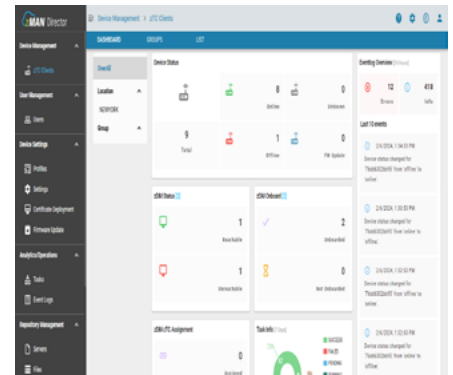

At the heart of zMAN Director lies its centralized Manager, a powerful tool that simplifies the configuration and management of client devices across the network. Gone are the days of tedious manual interventions; with zMAN Director, tasks are streamlined, allowing for efficient control and optimization of resources. Whether adjusting power settings, creating personalized profiles, or fine-tuning device configurations, zMAN Director empowers administrators with intuitive controls and robust security features, redefining the paradigm of device management with efficiency and ease.

zMAN Components

- **zMAN Director** - Centralized Management Station
- **zDM** - Device Management Server Component
- **zTC** - Client Component
- **zID** - Identity Provider service

zMAN functionalities

- Login/Authentication
- Dashboard View
- Device Provisioning
- Connection Profiles
- MS Protocol
- Citrix Connectivity
- VMWare Connectivity
- Power Management and Settings
- Factory Reset
- Client Setting Configurations
- Certificate Management
- Firmware Update
- FTP Configuration

**Reduce Help Desk
Dependency by
80% with zMAN**

zMAN Network Models

LAN Model

WAN Model

zMAN Director Screen Shots

How to Get Started?

AmZetta offers free 30-day evaluation with no obligation to purchase. Simply visit <https://AmZetta.com/Eval> and complete the Evaluation Form. An AmZetta Solutions Engineer will help you get started with your evaluation.