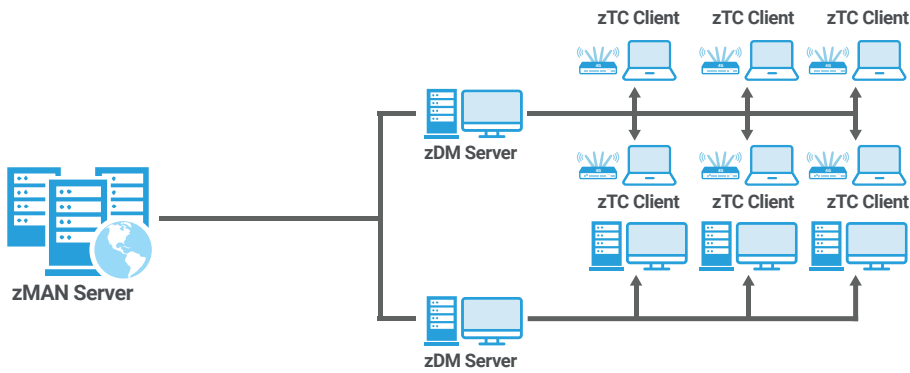

zMAN Network Models

LAN Model