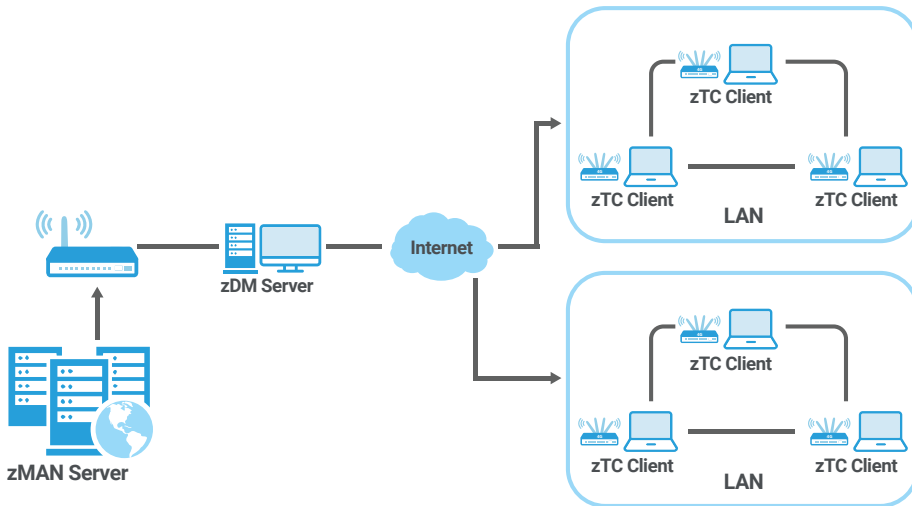

zMAN Network Models

LAN Model

WAN Model

zMAN Director Screen Shots

How to Get Started?

AmZetta offers free 30-day evaluation with no obligation to purchase. Simply visit <https://AmZetta.com/Eval> and complete the Evaluation Form. An AmZetta Solutions Engineer will help you get started with your evaluation.