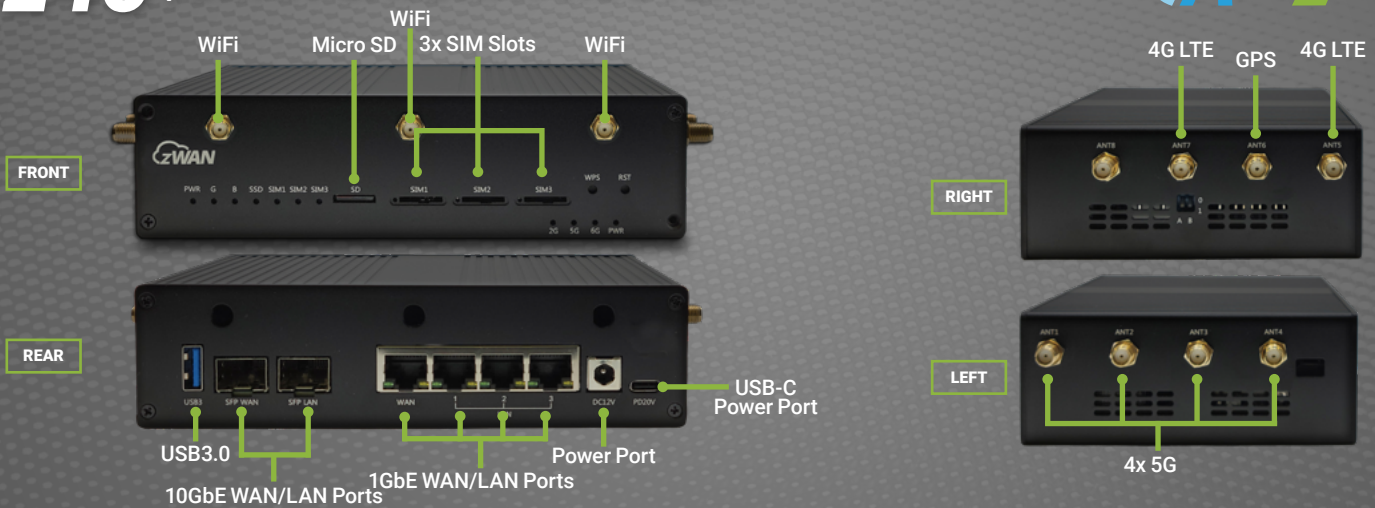

z40 | zWAN GATEWAY ROUTER

SD-WAN Network Appliance for Offices, Branches, Retail Locations & Remote Users

The zWAN z40 is a multi-WAN router that provides one 5G SIM slot, dual 4G LTE SIM slots and up to three RJ45 WAN ports for ultimate connectivity and deliver the features and functions of zWAN. The z40 is ideal for small-to-medium offices, branch offices, retail locations, remote site locations and remote users. The z40 connectivity utilizes T-Mobile service which can be configured as a primary WAN connection, a secondary backup WAN connection or a tertiary WAN connection that bonds all three SIMs for High Availability and Network Balancing. Always Connected Internet (ACI) is achieved by utilizing the multi-WAN connections which ensures your offices and users are always connected and operational.

Highlights:

Cellular Modems & Wi-Fi	Up to 3
4G LTE Support	Optional
5G Support	Optional
Wi-Fi Support	Optional
Ethernet WAN/LAN (Configurable)	4

Performance:

Throughput Test w/Standard MTU Size	Upload 2767 Mbps Download 3686 Mbps
Throughput Test w/IMIX Traffic	610 Mbps
Throughput Test in IPSEC w/Standard MTU Size	Upload 312 Mbps Download 421 Mbps
Throughput Test in IPSEC w/IMIX Traffic	220 Mbps

Interface & Modules:

1GbE Ports	4
SFP Ports	2
Antenna Ports (4G)	2 to 4
Antenna Ports (5G)	2 to 4
Antenna Ports (Wi-Fi)	2 to 4
Antenna Ports (GPS)	2
USB 3.0 Port	1
SIM Slots	3
Wi-Fi AP (Access Point)	Yes
Wi-Fi WAN (Station Mode)	Yes

Hardware Specs:

Input Voltage	12V	Operating Temperature	0°-40° C
Power Consumption	30W	Humidity	10-80% Operating
Dimensions (inches)	3.95 x 5.82 x .78 in (L X W X H)	Dual Power Supply	Yes
Dimensions (mm)	100.5 x 148 x 20 mm (L X W X H)	Cellular SIM Slot 4G LTE Support	Yes
Weight (pounds)	3.25 lb	Cellular SIM Slot 5G Support	Yes
Weight (grams)	1474 g	Rackmount	No
		Warranty	1yr (Extended Options available)